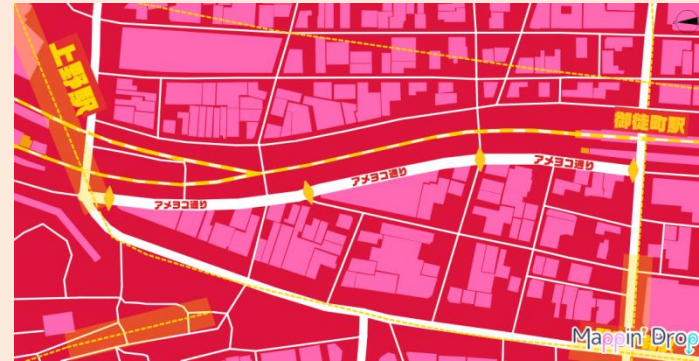

Paint routes!

You can map out routes with lines and arrows of various designs and colors.

Mappin' Dro Editing functions

About Editing functions

You can edit road and railroad layers with this function.

By clicking or dragging, you can select lines.

Let's use Mappin' Drop!

Mappin' Drop

Style : カーボン紙

Style : 古いコンピュータ

Style : 梅

Style : 夜桜

Style : ブルーハワイ

Style : カシスオレンジ