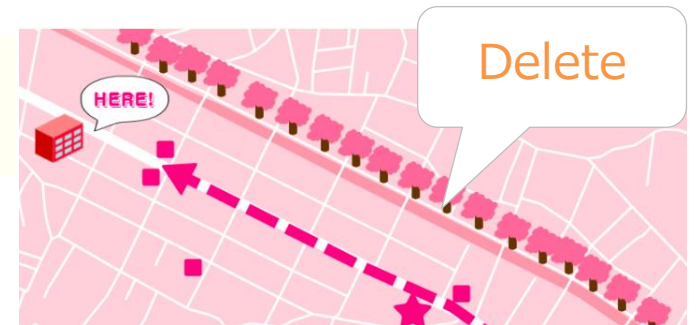

Paint routes!

You can map out routes with lines and arrows of various designs and colors.

Mappin' Dro Editing functions

About Editing functions

You can edit road and railroad layers with this function.

By clicking or dragging, you can select lines.

Let's use Mappin' Drop!

Mappin' Drop

Style : カーボン紙

Style : 古いコンピュータ

Style : 梅

Style : 夜桜

Style : ブルーハワイ

Style : カシスオレンジ