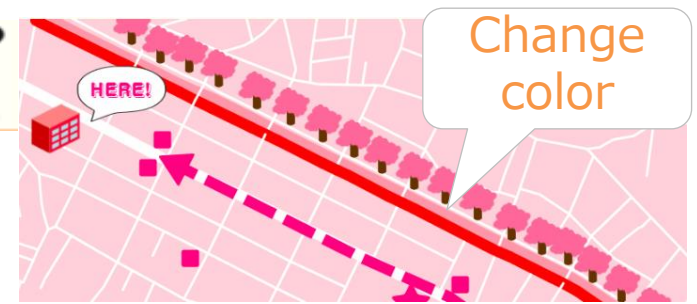

Paint routes!

You can map out routes with lines and arrows of various designs and colors.

Mappin' Dro Editing functions

About Editing functions

You can edit road and railroad layers with this function.

By clicking or dragging, you can select lines.

Let's use Mappin' Drop!

Mappin' Drop

Style : カーボン紙

Style : 古いコンピュータ

Style : 梅

Style : 夜桜

Style : ブルーハワイ

Style : カシスオレンジ