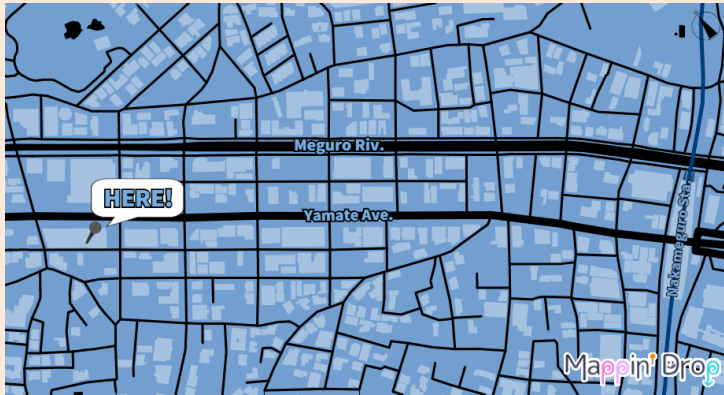

Paint routes!

You can map out routes with lines and arrows of various designs and colors.

Mappin' Dro Editing functions

About Editing functions

You can edit road and railroad layers with this function.

By clicking or dragging, you can select lines.

Let's use Mappin' Drop!

Mappin' Drop

Style : カーボン紙

Style : 古いコンピュータ

Style : 梅

Style : 夜桜

Style : ブルーハワイ

Style : カシスオレンジ